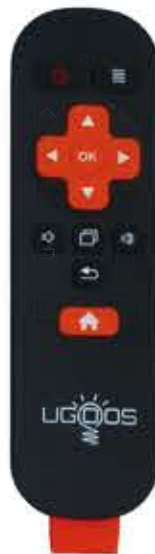

### ① Connect to TV

With HDMI High-definition output and AV Composite Video Output function, you can enjoy visual pleasure simply by connecting HPH Box and TV Set with HDMI High-definition video cable.

### ③ Networking

HPH Box Supports both Wireless Network Access.

Wireless Access : Go to the "Network Setting" of HPH Box, select the available Wi-Fi hot point.

Completion !

Now please freely enjoy the Audio Visual experience of HPH Android TV Box.

## 4 Instruction of Remote Control

⏻ Power on / off			
🏠	Homepage	☰	Menu
⏪	Back	📺	Common
🔊	Volume -	🔊	Volume +
 OK direction key: Up / Down / Left / Right			