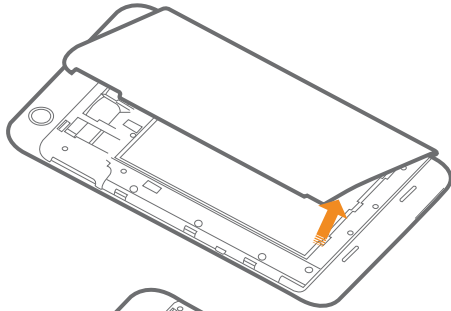

Inserting SD card and SIM card

1