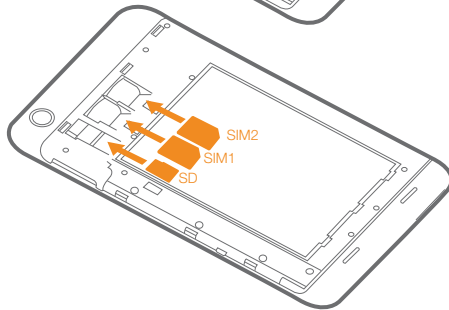

Inserting SD card and SIM card

1

2

IdeaTab supports SD card and SIM card extension. To insert an SD card and SIM card, do the following:

Step 1 . Open the IdeaTab back cover as shown.

Step 2 . Insert the SD card and SIM card as shown.
Close the back cover.

Keep the metal surface down for SIM card and SD card.
SIM card for 3G data only.