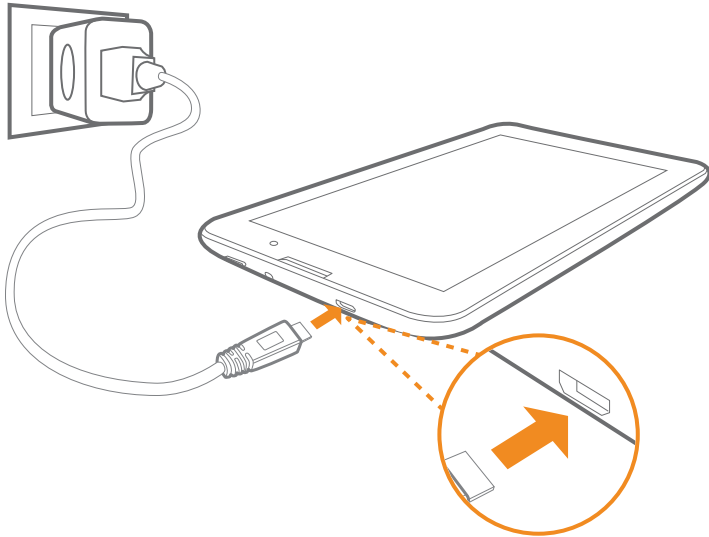

## Charging IdeaTab

When the battery level falls below the threshold, IdeaTab will alert you with a tone and the battery status icon will change into . We recommend you plug the AC power adapter into your IdeaTab in the direction of the orange arrow as shown above figure.