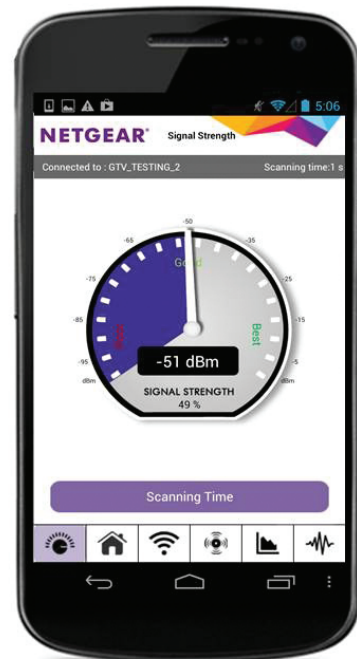

WiFi Analytics App

How strong is your WiFi signal? Use the NETGEAR WiFi Analytics app & get advanced analytics to optimize your existing or newly extended WiFi network. Check your network status, WiFi signal strength, identify crowded WiFi channels & much more!

Here's what you can do with the WiFi Analytics App!

- Get a network status overview
- Check WiFi signal strength
- Measure WiFi channel interference
- Keep track of WiFi strength by location
- And more...

Scan to install app