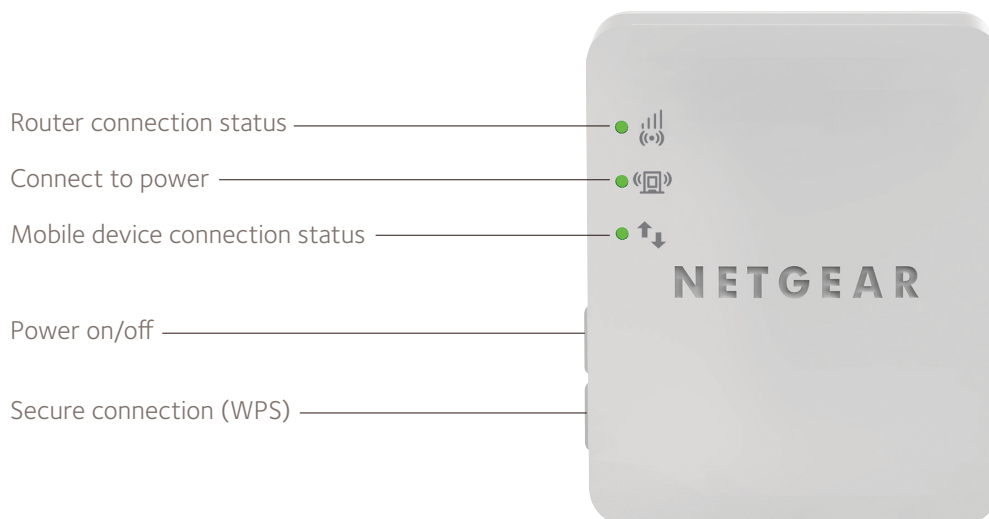

WiFi Range Extender

Boosts the range of your existing WiFi & creates a stronger signal in hard-to-reach areas

Existing WiFi

Sometimes your router does not provide the WiFi coverage you need

Network Connections