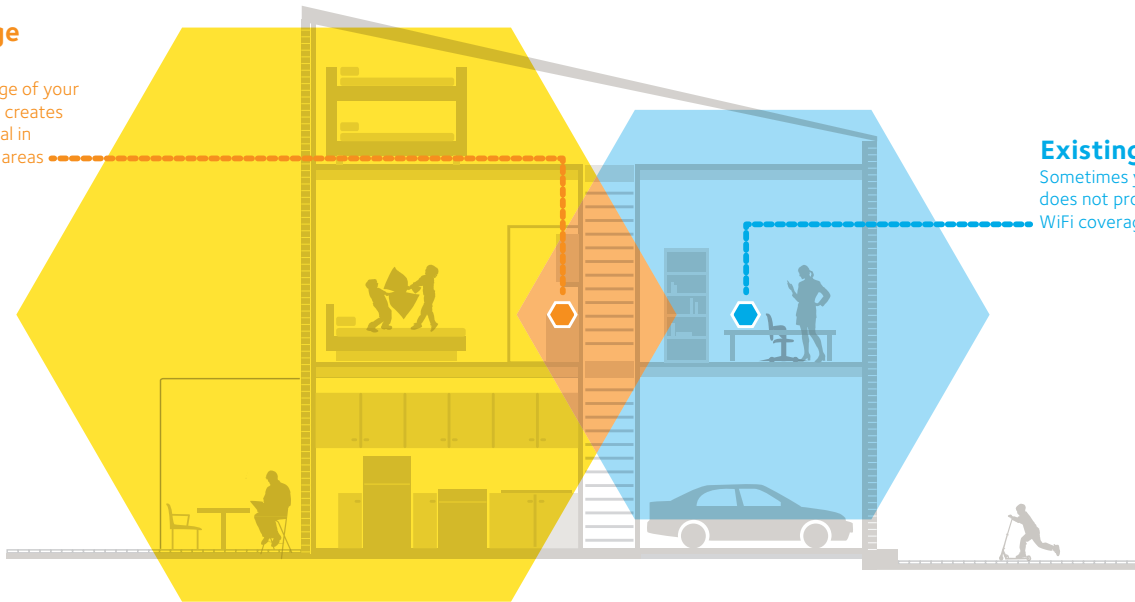

Boost your existing WiFi

- Works with any WiFi router
- Extend WiFi for mobile devices
- Reduce mobile data plan charges
- Convenient wall-plug design

**Ideal for
Tablets &
Smartphones**

Overview

The NETGEAR WiFi Range Extender boosts your existing WiFi and delivers greater wireless speed where the signal is intermittent or weak, improve range & connectivity you desire for iPads®, smartphones, laptops & more.. The convenient wall-plug design enables placement wherever there's a power outlet.

Boost WiFi

Boost existing WiFi coverage throughout your home.

Eliminate Dead Zones

Eliminate WiFi dead zones and enjoy a more reliable WiFi connection.

Compatible

Works with any existing WiFi router or gateway.

Ideal for Mobile Devices

Improve WiFi strength for smartphones, tablets, laptops & more.

Reduce Bills

Reduce 3G/4G mobile data plan charges by connecting to WiFi.

It's Easy

Easy installation using any web browser; no CD required.

WiFi Range Extender

Boosts the range of your existing WiFi & creates a stronger signal in hard-to-reach areas

Existing WiFi

Sometimes your router does not provide the WiFi coverage you need

Network Connections