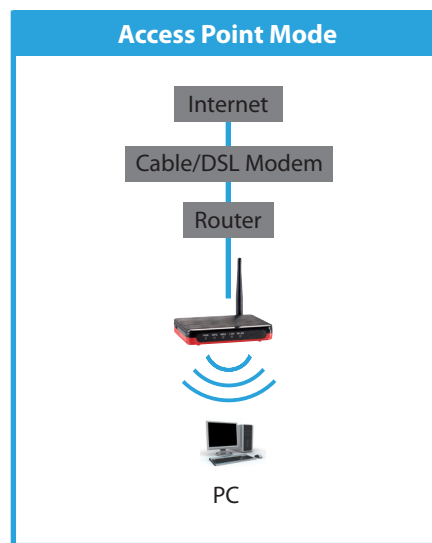

Product Diagram

Order Information

Package Contents

WBR-6805 : 300Mbps Wireless Travel Router

WBR-6805
Power Adapter
USB Cable
Quick Installation Guide
CD Manual/QIG