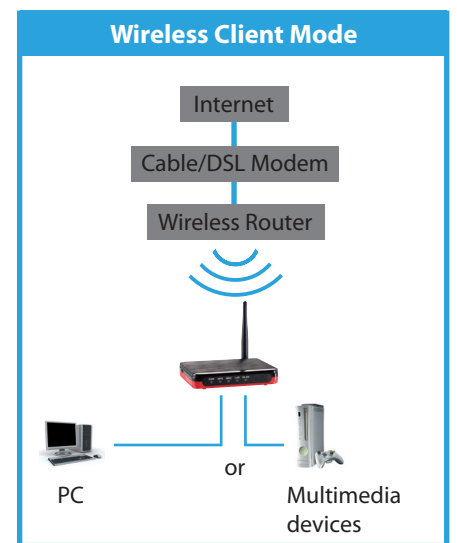

Product Diagram

Order Information

Package Contents

WBR-6805 : 300Mbps Wireless Travel Router

WBR-6805
Power Adapter
USB Cable
Quick Installation Guide
CD Manual/QIG