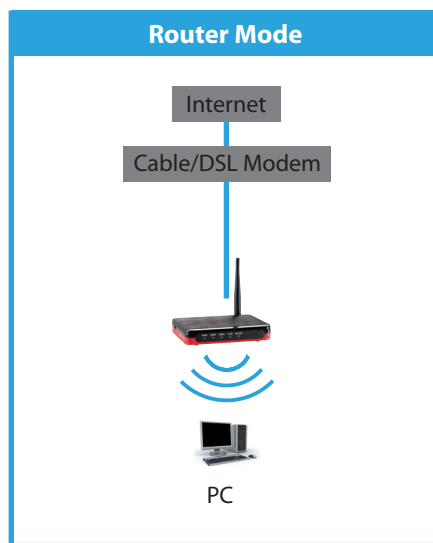

Product Diagram

Order Information

Package Contents

WBR-6805 : 300Mbps Wireless Travel Router

WBR-6805
Power Adapter
USB Cable
Quick Installation Guide
CD Manual/QIG