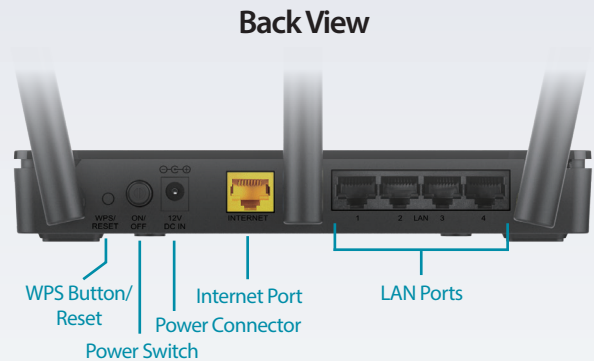

High-Speed Wired and Wireless Connectivity

The DIR-816 Wireless AC750 Dual Band Router uses the latest high-speed wired and wireless technology to bring you lightning-fast Internet. With 10/100 Fast Ethernet ports, you get solid, dependable wired performance for devices such as media centers and gaming consoles. In addition, the built-in Quality of Service (QoS) engine allows you to prioritize important traffic to ensure that your favorite applications are receiving optimal bandwidth.

Technical Specifications

General

Device Interfaces	• IEEE 802.11ac wireless LAN¹ • IEEE 802.11 a/b/g/n wireless LAN	• 10/100 fast Ethernet WAN port • Four 10/100 fast Ethernet LAN ports
LEDs	• Power • 2.4 GHz WLAN • 5 GHz WLAN	• Internet • WPS
Antenna Type	• Three external antennas	
Operating Frequency	• 2.4 GHz band: 2400 - 2483.5 MHz	• 5 GHz band: 5150 - 5725 MHz
Standards	• IEEE 802.11ac • IEEE 802.11n • IEEE 802.11g	• IEEE 802.11b • IEEE 802.11a • IEEE 802.3u
Minimum Requirements	• Windows 8/7/Vista/XP SP3, or Mac OS X 10.4 or higher • Internet Explorer 7, Firefox 12.0, Chrome 20.0, Safari 4.0, or other Java-enabled browser	• Ethernet interface or Wi-Fi • Cable or DSL Modem • Subscription with an Internet Service Provider

Functionality

Security	• WPA & WPA2 (Wi-Fi Protected Access)	• WPS (Wi-Fi Protected Setup)
Advanced Features	• One page setup wizard • Traffic Control (QoS)	• Wireless repeater • DMZ (Demilitarized Zone)

Physical

Dimensions	• 192 x 108 x 30 mm (7.55 x 4.25 x 1.18 inches)	
Weight	• 240 grams (8.46 ounces)	
Power	• Input: 100 to 240 V AC, 50/60 Hz	
Temperature	• Operating: 0 to 40 °C (32 to 104 °F)	• Storage: -20 to 65 °C (-4 to 149 °F)
Humidity	• Operating: 10% to 90% non-condensing	• Storage: 5% to 95% non-condensing
Certifications	• CE