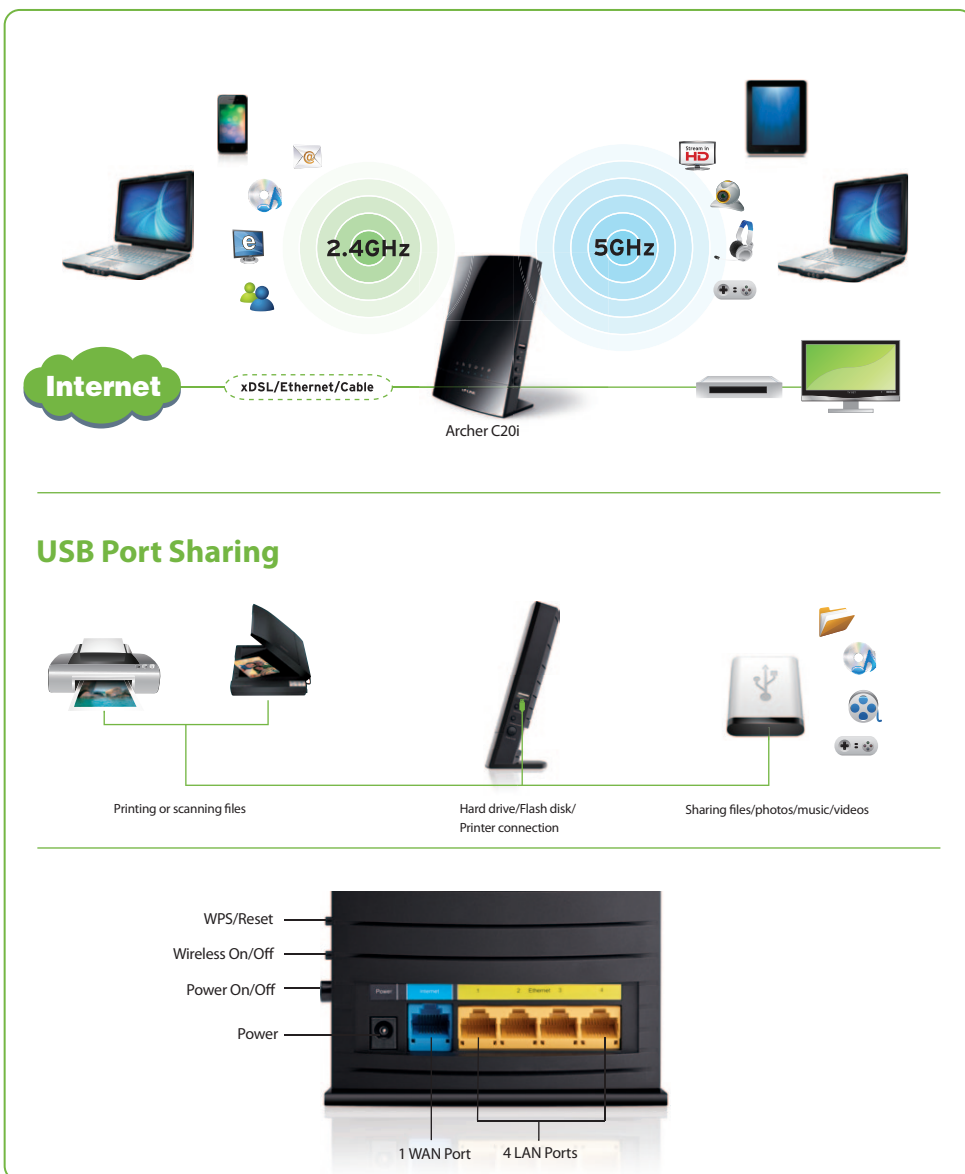

AC750 Wireless Dual Band Router

⊙ Specifications:

OTHERS	
Certifications	CE, FCC, RoHS
System Requirements	Microsoft Windows 8/7/Vista/XP, MAC OS, Linux-based operating system
Dimensions (W X D X H)	4.44 x 2.36 x 6.73 in. (113 x 60 x 171 mm)
Environment	Operating Temperature: 0°C~40°C (32°F~104°F)
	Storage Temperature: -40°C~70°C (-40°F~158°F)
	Operating Humidity: 10%~90% non-condensing
	Storage Humidity: 5%~90% non-condensing

⊙ Diagram:

Package:

- AC750 Wireless Dual Band Router Archer C20i
- Power Supply Unit
- Resource CD
- Ethernet Cable
- Quick Installation Guide

Related Products:

- Archer T2U AC600 Wireless Dual Band USB Adapter