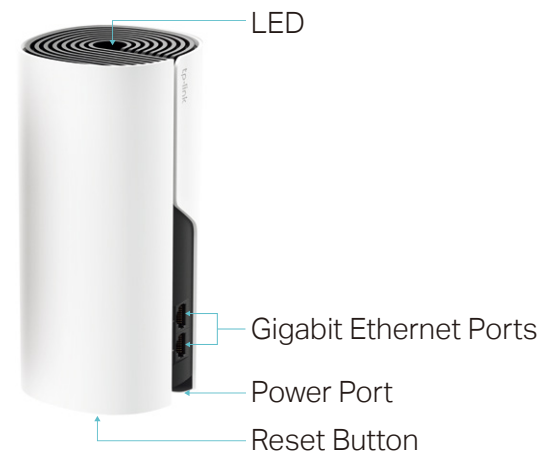

Work with All Deco Models

Form a Mesh network with your desired Deco models

All Deco models can work together. Just expand Mesh Wi-Fi coverage anytime by adding more Decos

Specifications

Hardware

- Ports: 2 WAN/LAN Gigabit Ethernet Ports, 1 Power Port
- Buttons: 1 Reset button on the underside
- Antenna Type: 2 internal dual-band antennas per Deco unit
- Flash: 16 MB
- SDRAM: 128 MB
- Dimensions: 7.5 × 3.6 × 3.6 in. (190.5 × 90.7 × 90.7 mm)
- Power Adapter Input: 100-240V~ 50/60Hz 0.4A
- Power Adapter Output: 12V = 1.2A