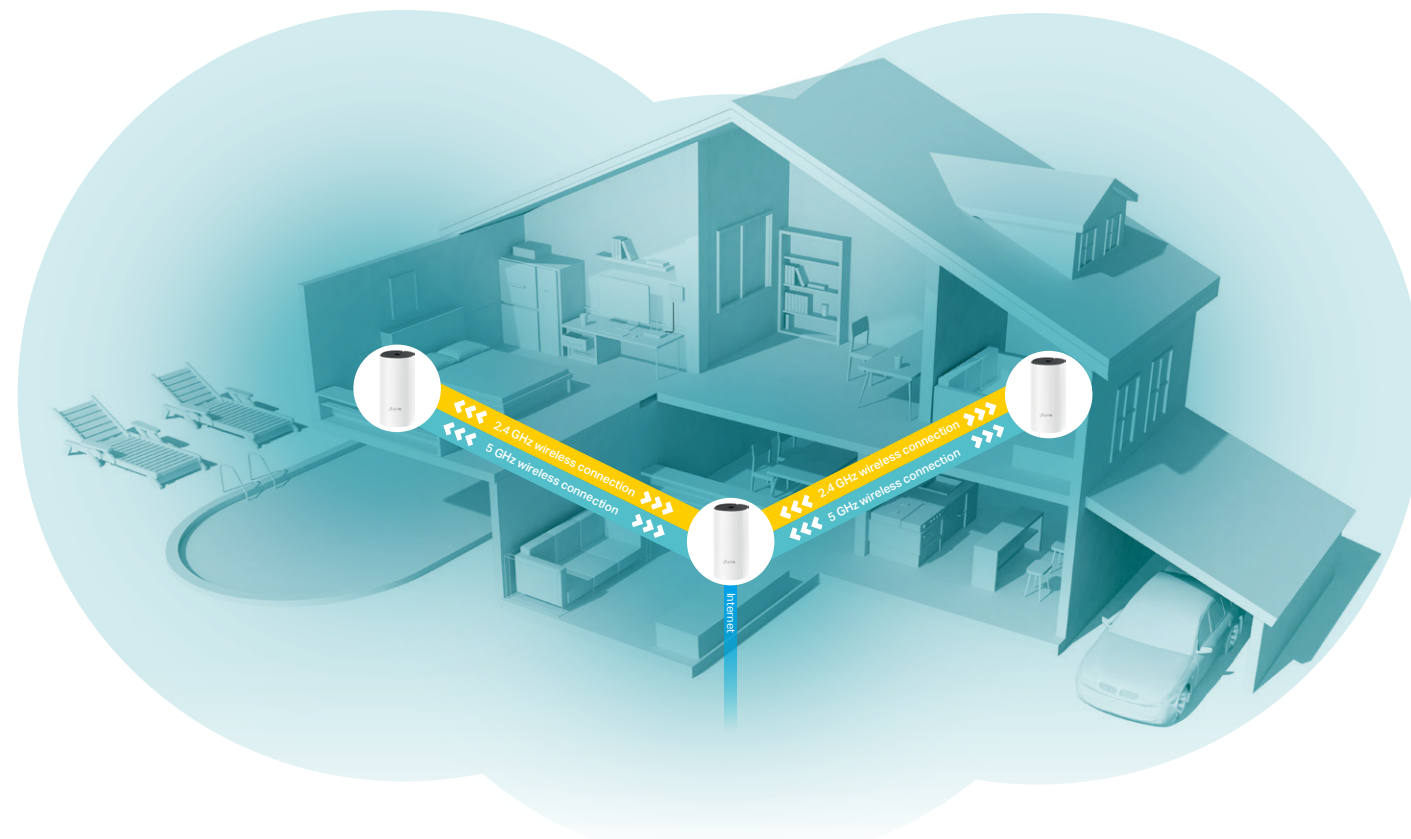

deco™

Whole Home Mesh Wi-Fi System
Seamless Roaming | Parental Controls | Easy Setup

AC1200 Whole Home Mesh Wi-Fi System

Deco M4

 tp-link

Highlights

Fast. Stable. Everywhere.

Deco is the simplest way to guarantee a strong Wi-Fi signal in every corner of your home. Enjoy fast, stable connections for an army of devices in a whole-home coverage. Setup is made easier with the Deco app there to walk you through every step.

Wi-Fi Dead-Zone Killer

Eliminate weak signal areas with whole home Wi-Fi. No more searching around for a stable connection.

No More Buffering

3x faster AC1200 dual band Wi-Fi ensures a smooth gaming and 4K streaming experience with 11ac Wave 2 MU-MIMO technology and provides lag-free connections for up to 100 devices.

TP-Link Mesh Technology

Deco units work together to form one unified Wi-Fi network with a single SSID. Walk through your home and stay connected with the fastest possible speeds thanks to Deco's seamless coverage and Plug-and-Play Mesh Technology.

Parental Controls

Limit online time and block inappropriate content according to unique profiles created for each family member.

Features

Assisted Setup

Easily set up Decos and find the ideal spot to place each unit