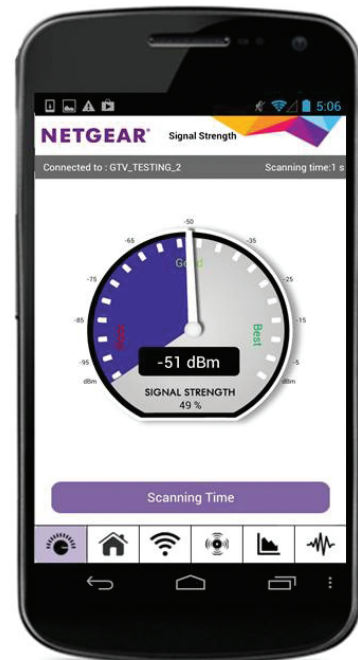

### Existing WiFi

Sometimes your router does not provide the WiFi coverage you need

### WiFi Analytics App

How strong is your WiFi signal? Use the NETGEAR WiFi Analytics App & get advanced analytics to optimize your existing or newly extended WiFi network. Check your network status, WiFi signal strength, identify crowded WiFi channels & much more!

Here's what you can do with the WiFi Analytics App!

- Get a network status overview
- Check WiFi signal strength
- Measure WiFi channel interference
- Keep track of WiFi strength by location
- and more...

Scan to install app