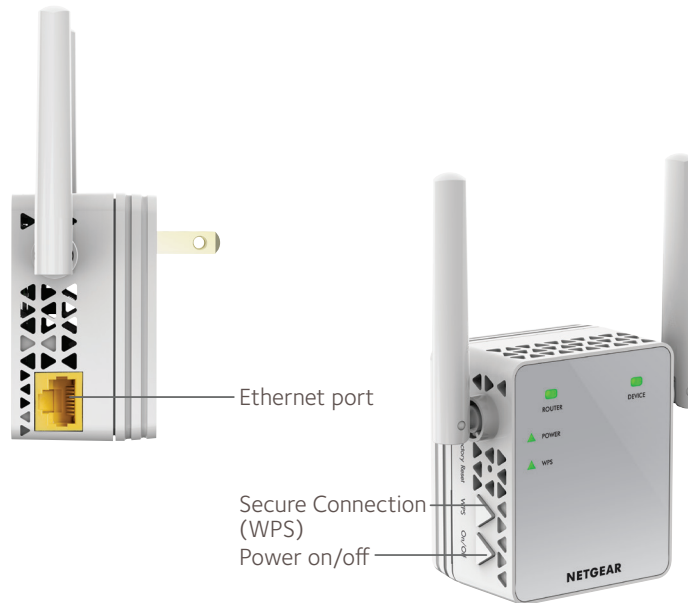

AC750 WiFi Range Extender Essentials Edition

WiFi Range Extenders boost your existing WiFi & deliver greater wireless speed where the signal is intermittent or weak, improve range & connectivity you desire for iPads®, smartphones, laptops & more.

WiFi Range Extender

Boosts the range of your existing WiFi & creates a stronger signal in hard-to-reach areas

Existing WiFi

Sometimes your router does not provide the WiFi coverage you need