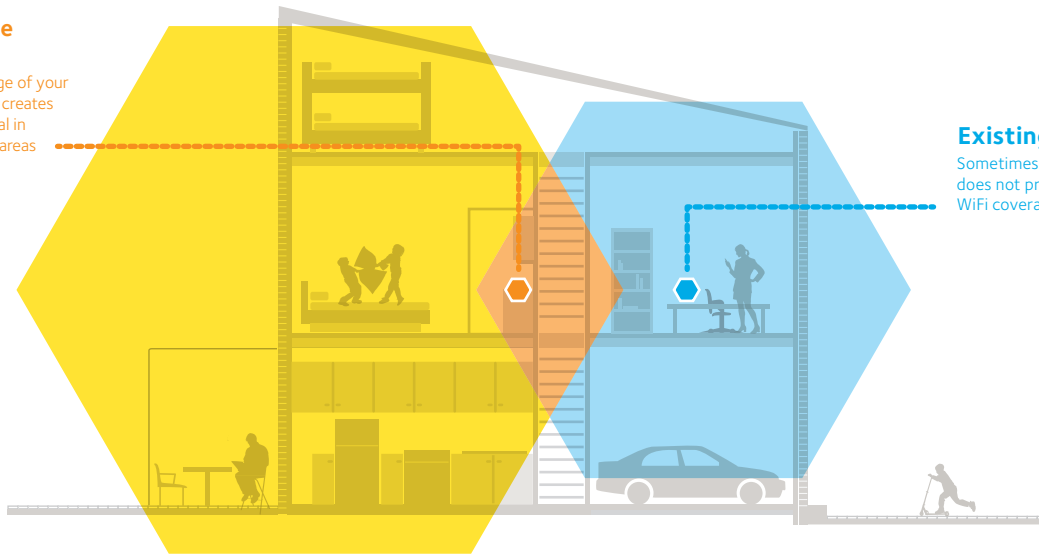

AC750 WiFi Range Extender Essentials Edition

WiFi Range Extenders boost your existing WiFi & deliver greater wireless speed where the signal is intermittent or weak, improve range & connectivity you desire for iPads®, smartphones, laptops & more.

WiFi Range Extender

Boosts the range of your existing WiFi & creates a stronger signal in hard-to-reach areas

Existing WiFi

Sometimes your router does not provide the WiFi coverage you need