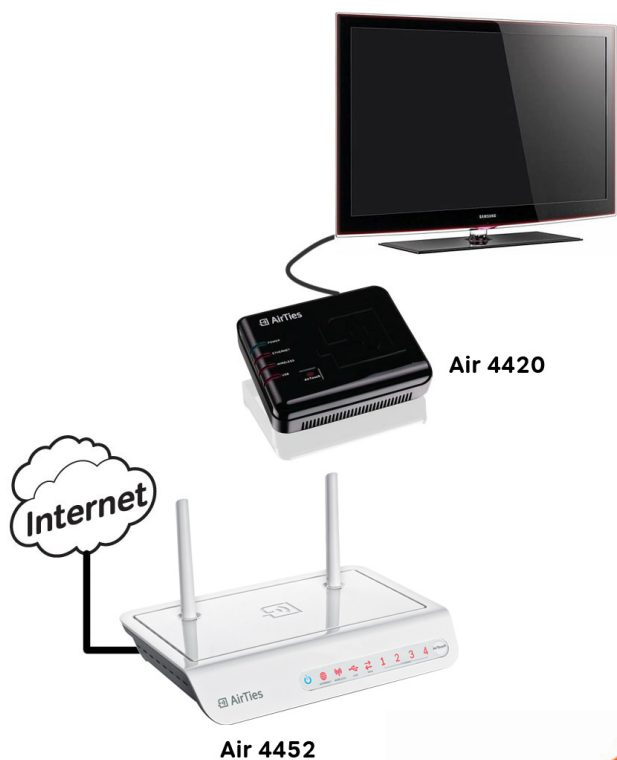

300 Mbps Wireless HD Media Bridge Solution