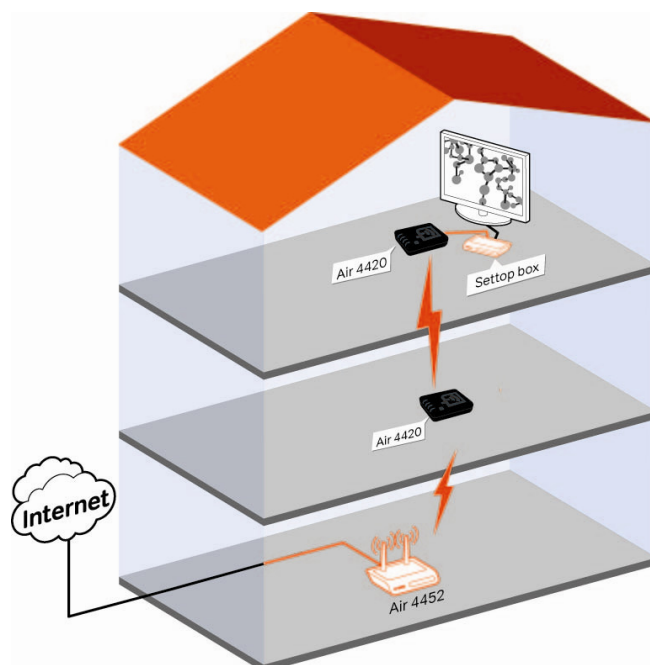

Extend wireless range

It is possible to extend the range of a wireless bridge by adding additional Air4452s. There is no limit to the number of Air4452s that can be used, meaning that a wireless bridge can travel long distances between many obstacles, such as thick concrete walls or several floors in a building.

Additional Air4452s are added simply added using **AirTouch**.